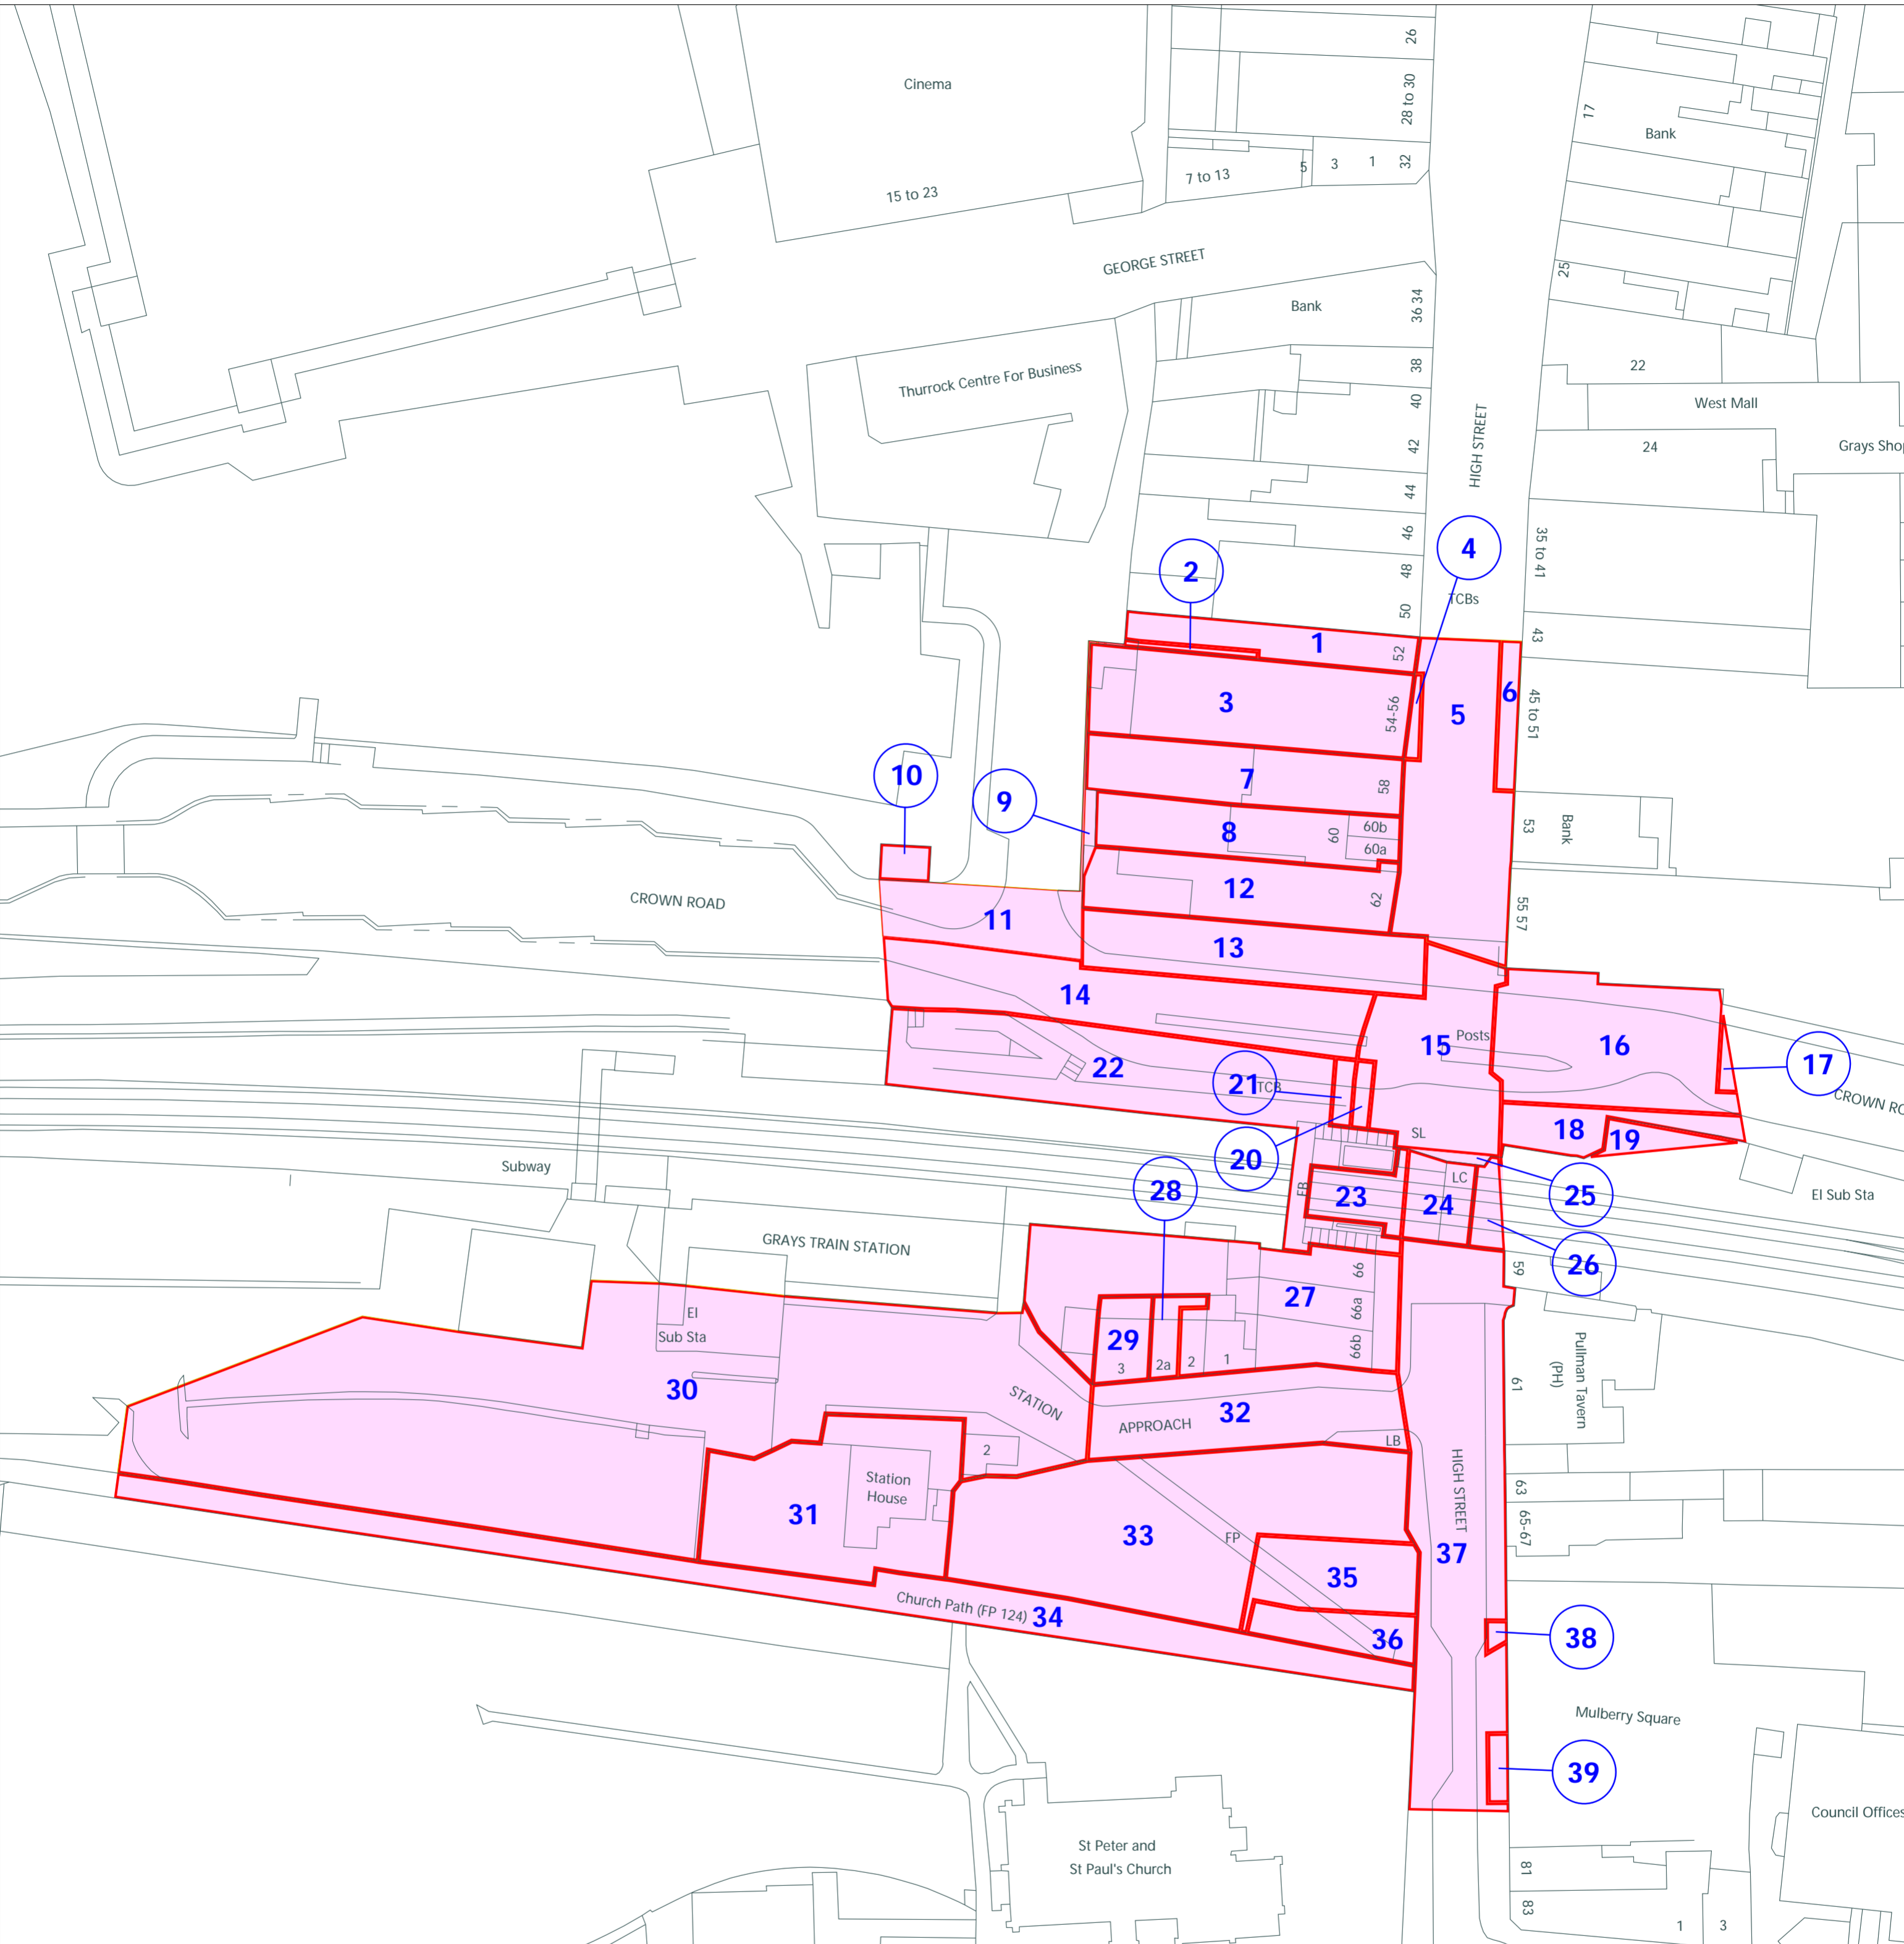

MAP REFERRED TO IN THURROCK BOROUGH COUNCIL (GRAYS TOWN CENTRE UNDERPASS) COMPULSORY PURCHASE ORDER 2021

 Land to be Acquired

Date: 18 June 2021

Scale: 1:600 @A2

This map is based upon Ordnance Survey material with the permission of Ordnance Survey on behalf of the Controller of Her Majesty's Stationery Office © Crown copyright and database rights 2021 Ordnance Survey 100025457

Thurrock Borough Council
Civic Offices
New Road
Grays
RM17 6SL
<https://www.thurrock.gov.uk/>

DRAFT